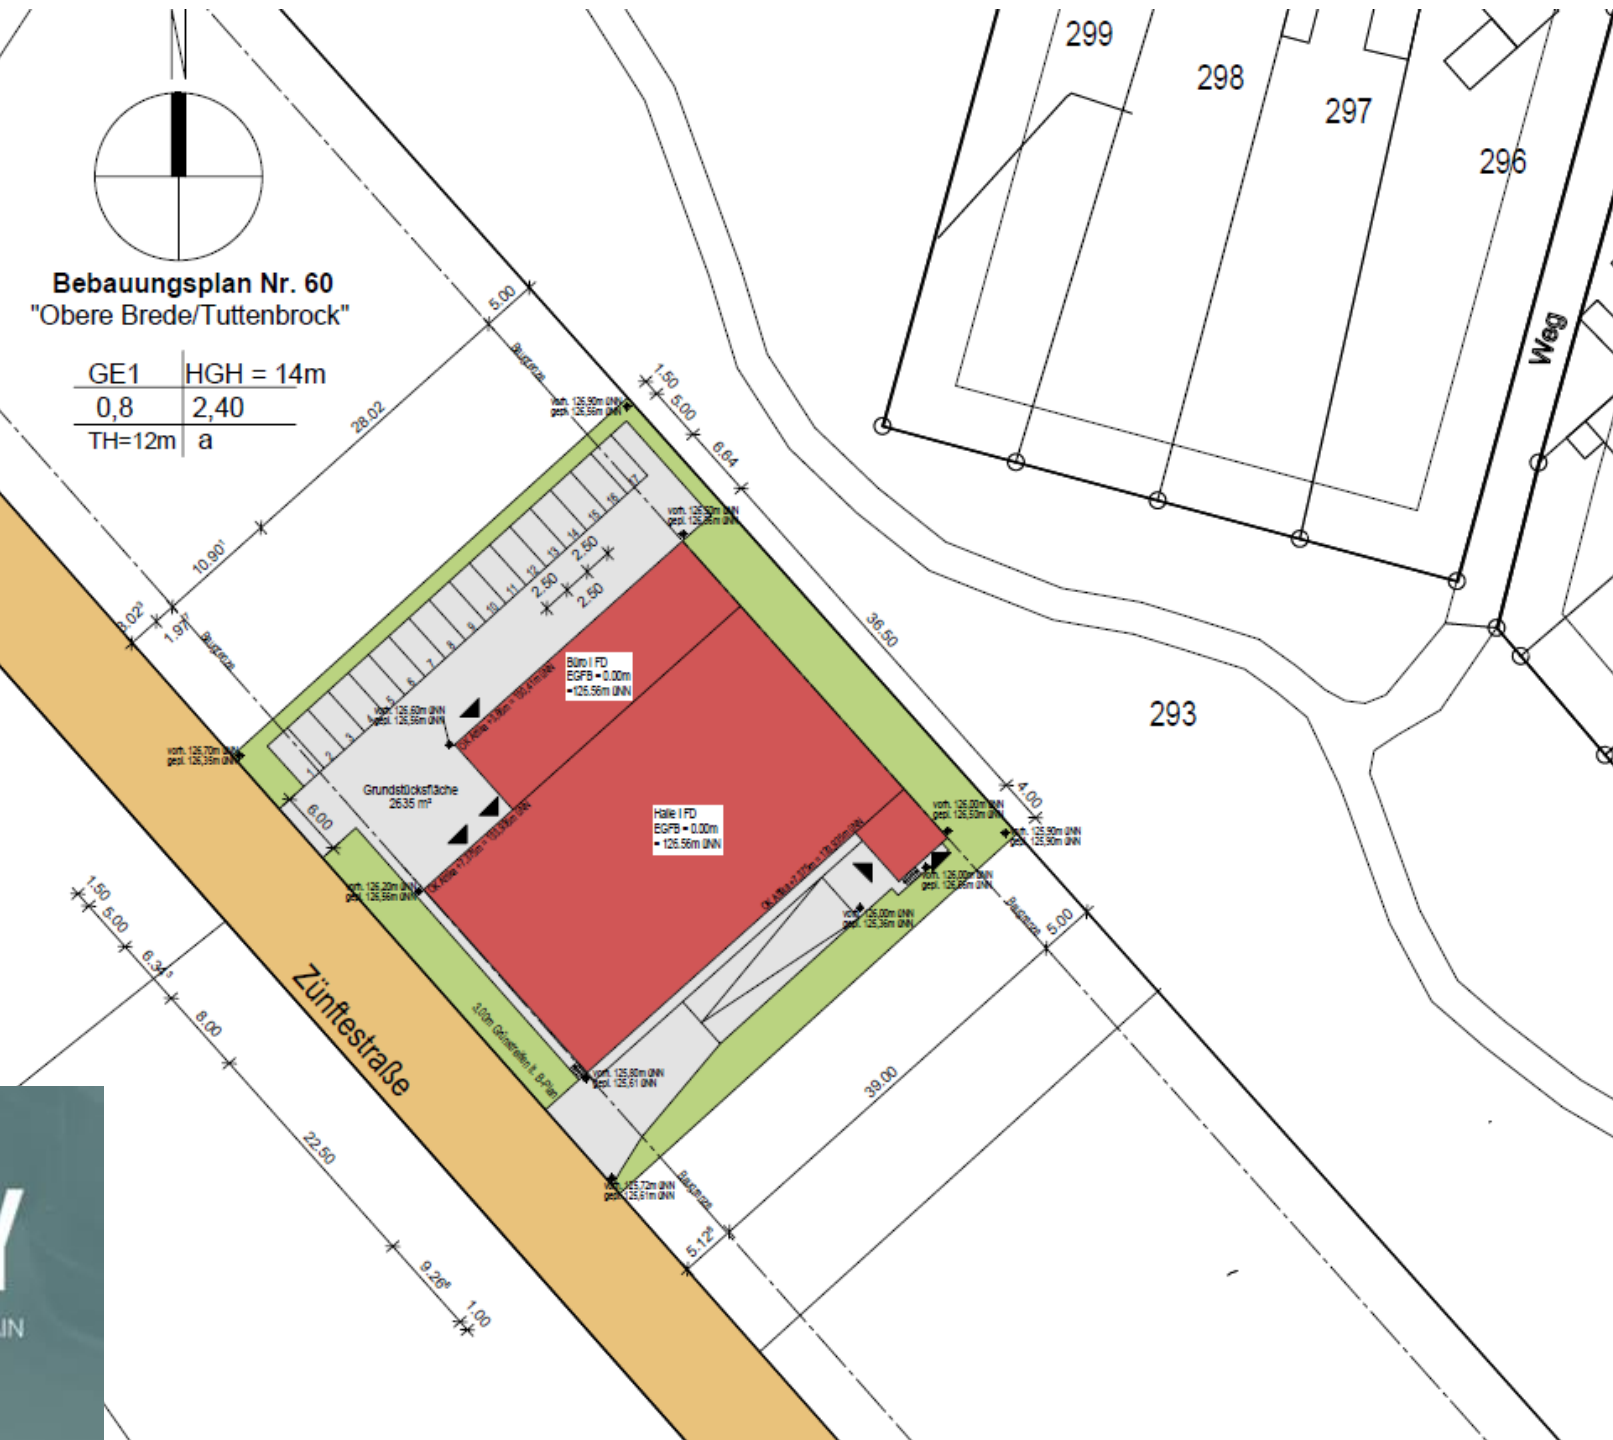

**URNY**

BUY THE BEST CHAIN

**Bebauungsplan Nr. 60**  
**"Obere Brede/Tuttenbrock"**

GE1	HGH = 14m
0,8	2,40
TH=12m	a

**URNY**

BUY THE BEST CHAIN

# Urny Antriebselemente GmbH & Ko.KG

Künftig Zünftestraße, Beckum

A close-up photograph of a mechanical chain drive. The image shows several metal links and rollers of a chain. The lighting is dramatic, with strong highlights and deep shadows, emphasizing the metallic texture and the precision of the components. A semi-transparent teal square is overlaid in the center, containing the company logo.